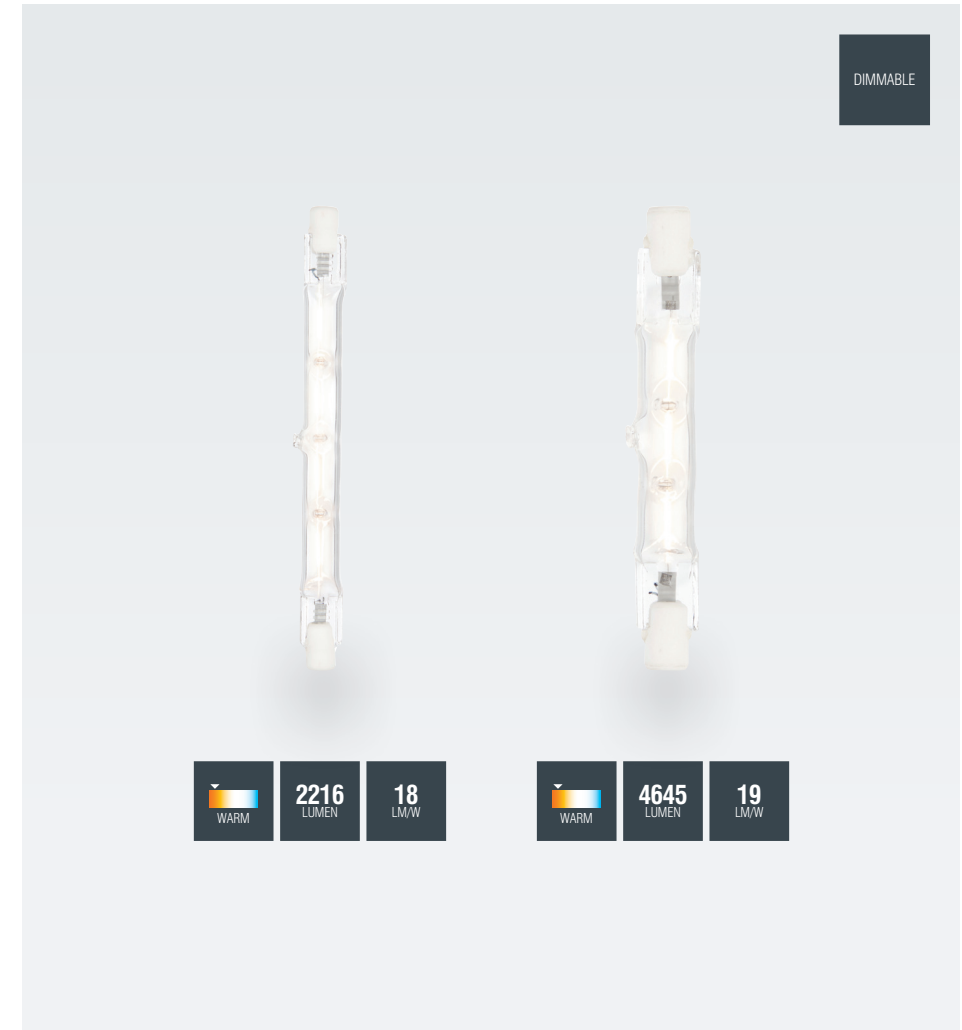

## E14 LED GOLF & CANDLE

Our new range of dimmable LED lamps are suitable for indoor and outdoor use. With their high quality light output and superior dimming ability they are perfect for all types of products. These are bright enough to be considered as direct replacements for original incandescent lamps.

CODE	DESCRIPTION		K	LM	LM/W	DIMENSIONS
<b>76804</b>	E14 LED golf 4.5W		3000	350	78	H: 80mm Dia: 45mm
<b>76805</b>	E14 LED candle 4.5W		3000	350	78	H: 100mm Dia: 38mm
<b>76797</b>	E14 LED filament golf 4W		2700	370	93	H: 78mm Dia: 45mm
<b>76798</b>	E14 LED filament candle 4W		2700	370	93	H: 98mm Dia: 35mm

## R7S ECO HALOGEN

Linear halogen lamp range, offering from 2216 lumens to 4645 lumens.

CODE	DESCRIPTION	LAMP	K	LM	LM/W	DIMENSIONS
<b>72547</b>	R7s eco halogen 120W	120W R7s tungsten	3000	2216	18	L: 117mm Dia: 9mm
<b>70060</b>	R7s eco halogen 230W	230W R7s tungsten	3000	4645	20	L: 117mm Dia: 9mm